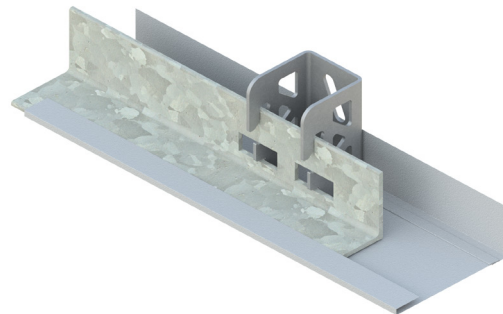

THE FAST SOFFIT CONCEALER

The FAST Soffit Concealer offers enhanced visual aesthetics by providing a clean cover at masonry openings. The concealer begins at the front of the offset shelf angle and spans the entire cavity to the backup wall, ensuring a consistent look across the entire opening. This concealing component can be used to seal the soffit when the window is behind insulation.

**AVAILABLE IN A VARIETY OF COLORS
CUSTOMIZABLE TO FIT ANY WALL CAVITY SIZE**

EASY TWO-STEP INSTALLATION:

1. Attach the back piece of the concealer to the backup wall with a screw.
2. After installing the FAST Bracket and the shelf angle, the front of the concealer wraps around and underneath the shelf angle and then clips easily into the back of the concealer.