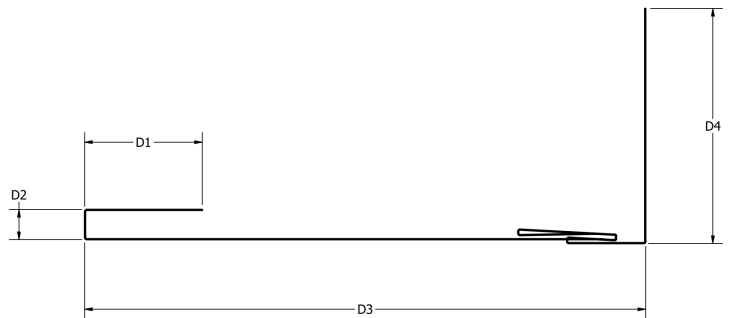

THE FAST SOFFIT CONCEALER

The FAST Soffit Concealer offers enhanced visual aesthetics by providing a clean cover at masonry openings. The concealer begins at the front of the offset shelf angle and spans the entire cavity to the backup wall, ensuring a consistent look across the entire opening. This concealing component can be used to seal the soffit when the window is behind insulation.

**AVAILABLE IN A VARIETY OF COLORS
CUSTOMIZABLE TO FIT ANY WALL CAVITY SIZE**

EASY TWO-STEP INSTALLATION:

1. Attach the back piece of the concealer to the backup wall with a screw.
2. After installing the FAST Bracket and the shelf angle, the front of the concealer wraps around and underneath the shelf angle and then clips easily into the back of the concealer.

ORDER NOW:
DETAILS:

Color	_____ (view colours on next page)
Total Length Required	_____ □ (ft) □ (m)
D1	_____ □ (in) □ (mm) Suggested: 1 1/2" (38mm)
D2	_____ □ (in) □ (mm) Suggested: 5/16" (9mm)
D3	_____ □ (in) □ (mm)
D4	_____ □ (in) □ (mm) Suggested: 3" (72.60mm)