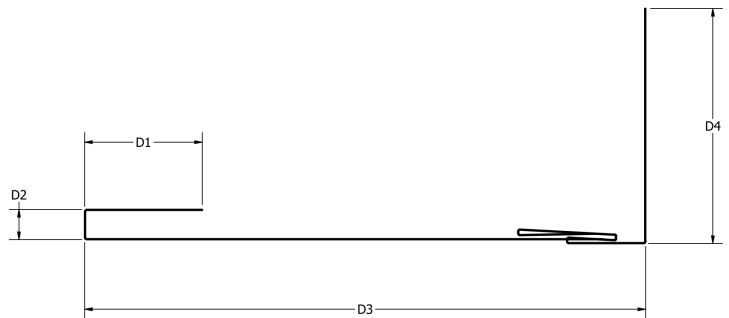

THE FAST SOFFIT CONCEALER

The FAST Soffit Concealer offers enhanced visual aesthetics by providing a clean cover at masonry openings. The concealer begins at the front of the offset shelf angle and spans the entire cavity to the backup wall, ensuring a consistent look across the entire opening. This concealing component can be used to seal the soffit when the window is behind insulation.

**AVAILABLE IN A VARIETY OF COLORS
CUSTOMIZABLE TO FIT ANY WALL CAVITY SIZE**

EASY TWO-STEP INSTALLATION:

1. Attach the back piece of the concealer to the backup wall with a screw.
2. After installing the FAST Bracket and the shelf angle, the front of the concealer wraps around and underneath the shelf angle and then clips easily into the back of the concealer.

ORDER NOW:
DETAILS:

| | |
|------------------------------|--|
| Color | _____ (view colours on next page) |
| Total Length Required | _____ □ (ft) □ (m) |
| D1 | _____ □ (in) □ (mm) Suggested: 1 1/2" (38mm) |
| D2 | _____ □ (in) □ (mm) Suggested: 5/16" (9mm) |
| D3 | _____ □ (in) □ (mm) |
| D4 | _____ □ (in) □ (mm) Suggested: 3" (72.60mm) |